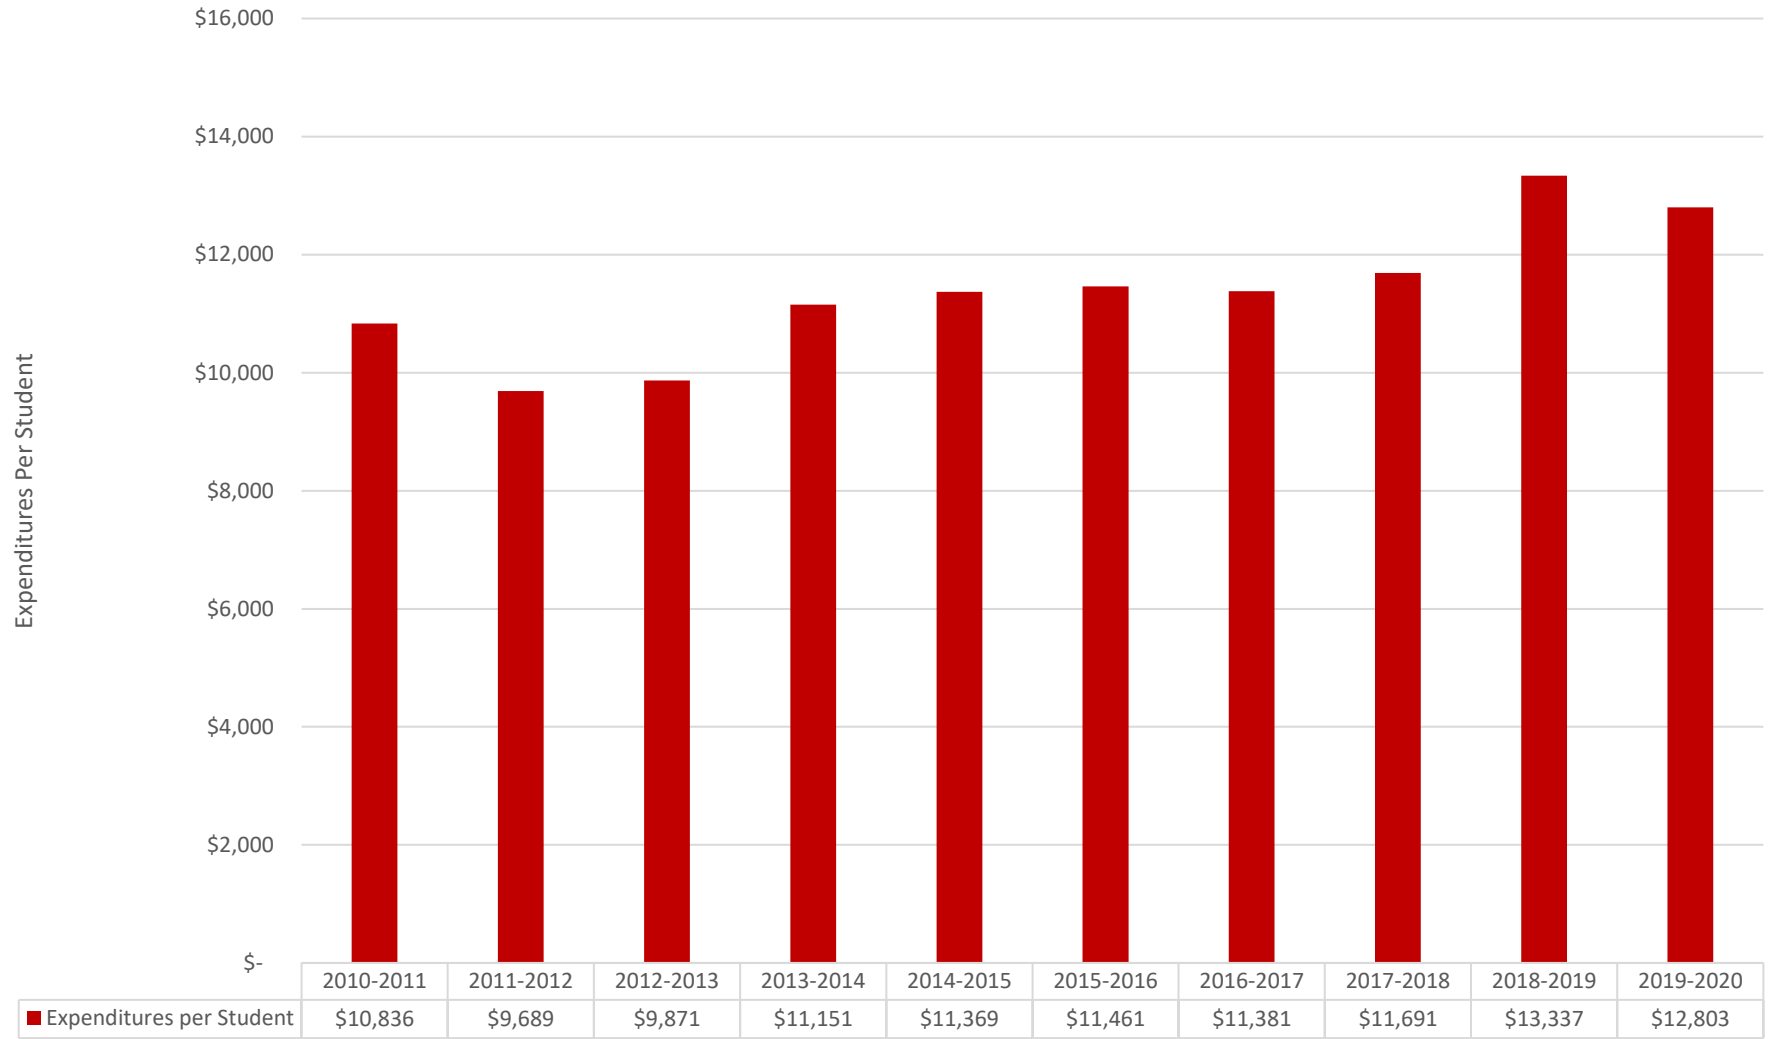

La Feria Independent School District Expenditures per Student, for Fiscal Years Ending 2011-2020

Axis Title

■ Expenditures per Student